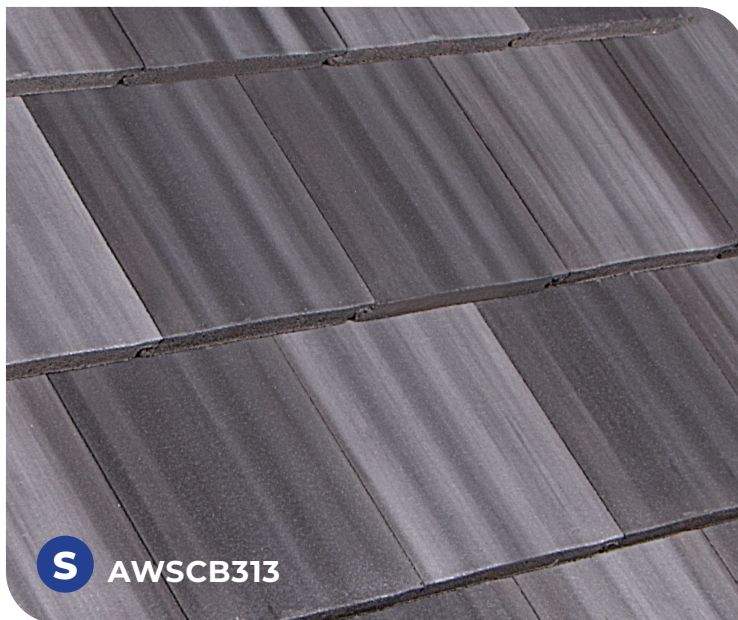

Winsor Slate

S AWSCB313

MOONLIGHT GRAY BLEND Custom Blends
Grays, and Charcoal with White and Black flash

TECHNICAL SPECIFICATION SHEET

Tile Dimentions	17" x 13"
Tile (lbs.)	12.35
Tiles / Sq.	85
Headlap (inches)	3
Sq. (lbs.)	1,050
Pallet (lbs.)	3,607

The colors printed in this sheet may vary from actual roof tile colors.